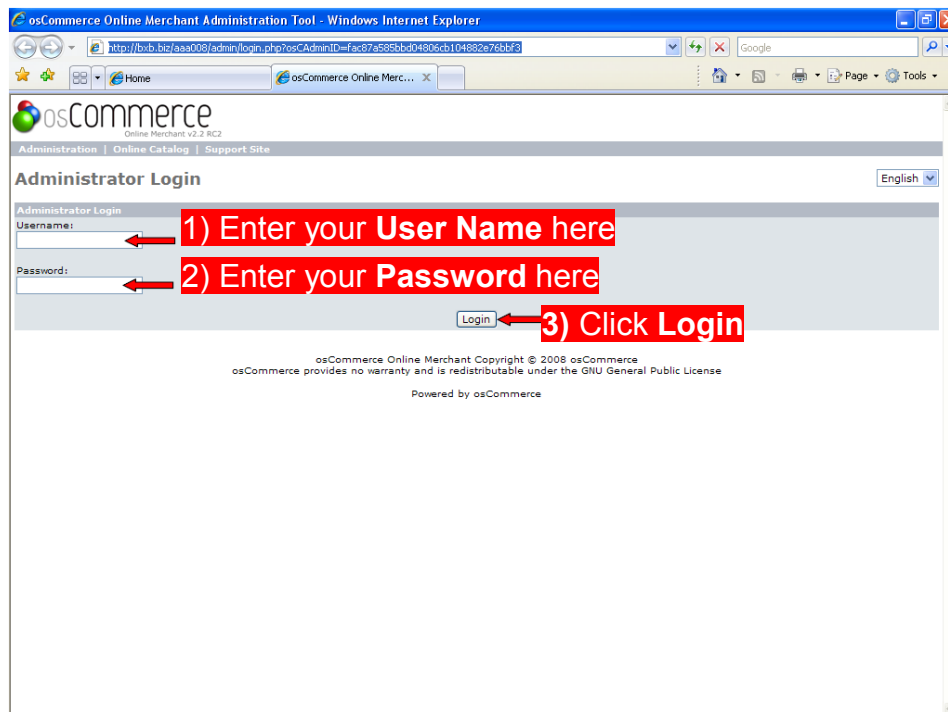

Building a BxB Web Shop

Chapter 1 – How to Log In

1. Open your web browser (eg Internet Explorer) and go to **http://bxb.biz/your 6 digit webshop code/admin**
You will build your web shop on this site.

2.

3. The OS Commerce Administration page will appear.

The screenshot shows the osCommerce Online Merchant Administration Tool interface. The browser window title is "osCommerce Online Merchant Administration Tool - Windows Internet Explorer". The address bar shows the URL: <http://bxb.biz/aaa008/admin/index.php?osCAdminID=Fac87a585bbd04806cb104862e76bbf3>. The page content includes: